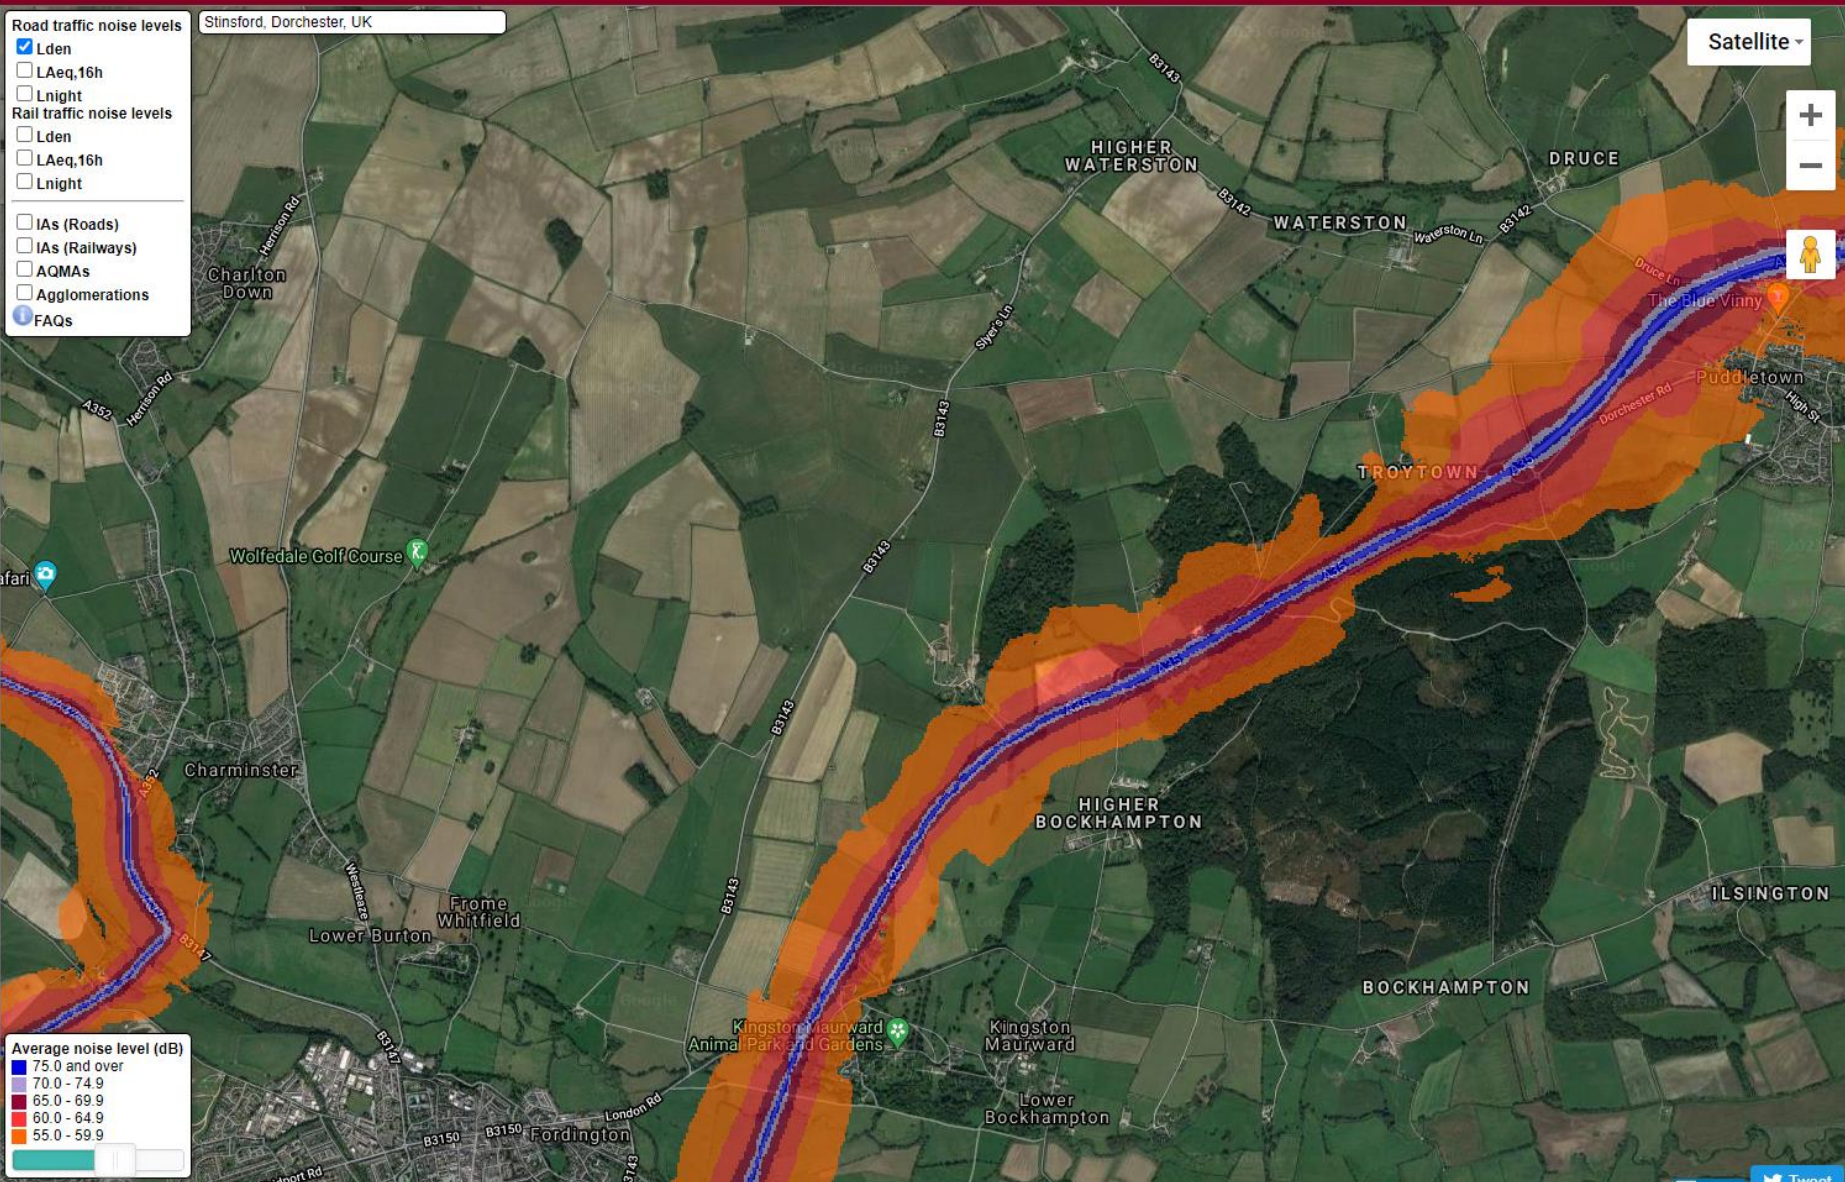

England Noise and Air Quality Viewer

Road traffic noise levels

Stinsford, Dorchester, UK

1. ☒ Lden
   - ☐ LAeq,16h
   - ☐ Lnight
2. ## Rail traffic noise levels
3. ☐ Lden
   - ☐ LAeq,16h
   - ☐ Lnight
4. ## Other features
5. ☐ IAs (Roads)
   - ☐ IAs (Railways)
   - ☐ AQMAs
   - ☐ Agglomerations
   - ☒ FAQs

Satellite

1. ### Average noise level (dB)
- 75.0 and over
  - 70.0 - 74.9
  - 65.0 - 69.9
  - 60.0 - 64.9
  - 55.0 - 59.9