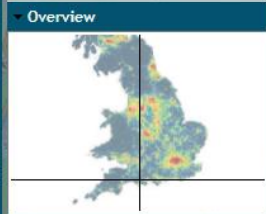

England's Light Pollution and Dark Skies

OpenStreetMap

Legend

- Areas of Outstanding Natural Beauty
- National Parks
- National Character Areas
- Districts
- Ceremonial Counties
- Regions
- Scotland and Wales Landscape Designations
- Night Lights
 - (NanoWatts / cm²/sr)
 - >32 (Brightest)
 - 16 - 32
 - 8 - 16
 - 4 - 8
 - 2 - 4 (Brighter)
 - 1 - 2
 - 0.5 - 1
 - 0.25 - 0.5
 - < 0.25 (Darkest)

Each pixel shows the level of radiance (night lights) shining up into the night sky. These have been categorised into colour bands to distinguish between different light levels. Please see the [REPORT](#) for more information on this.