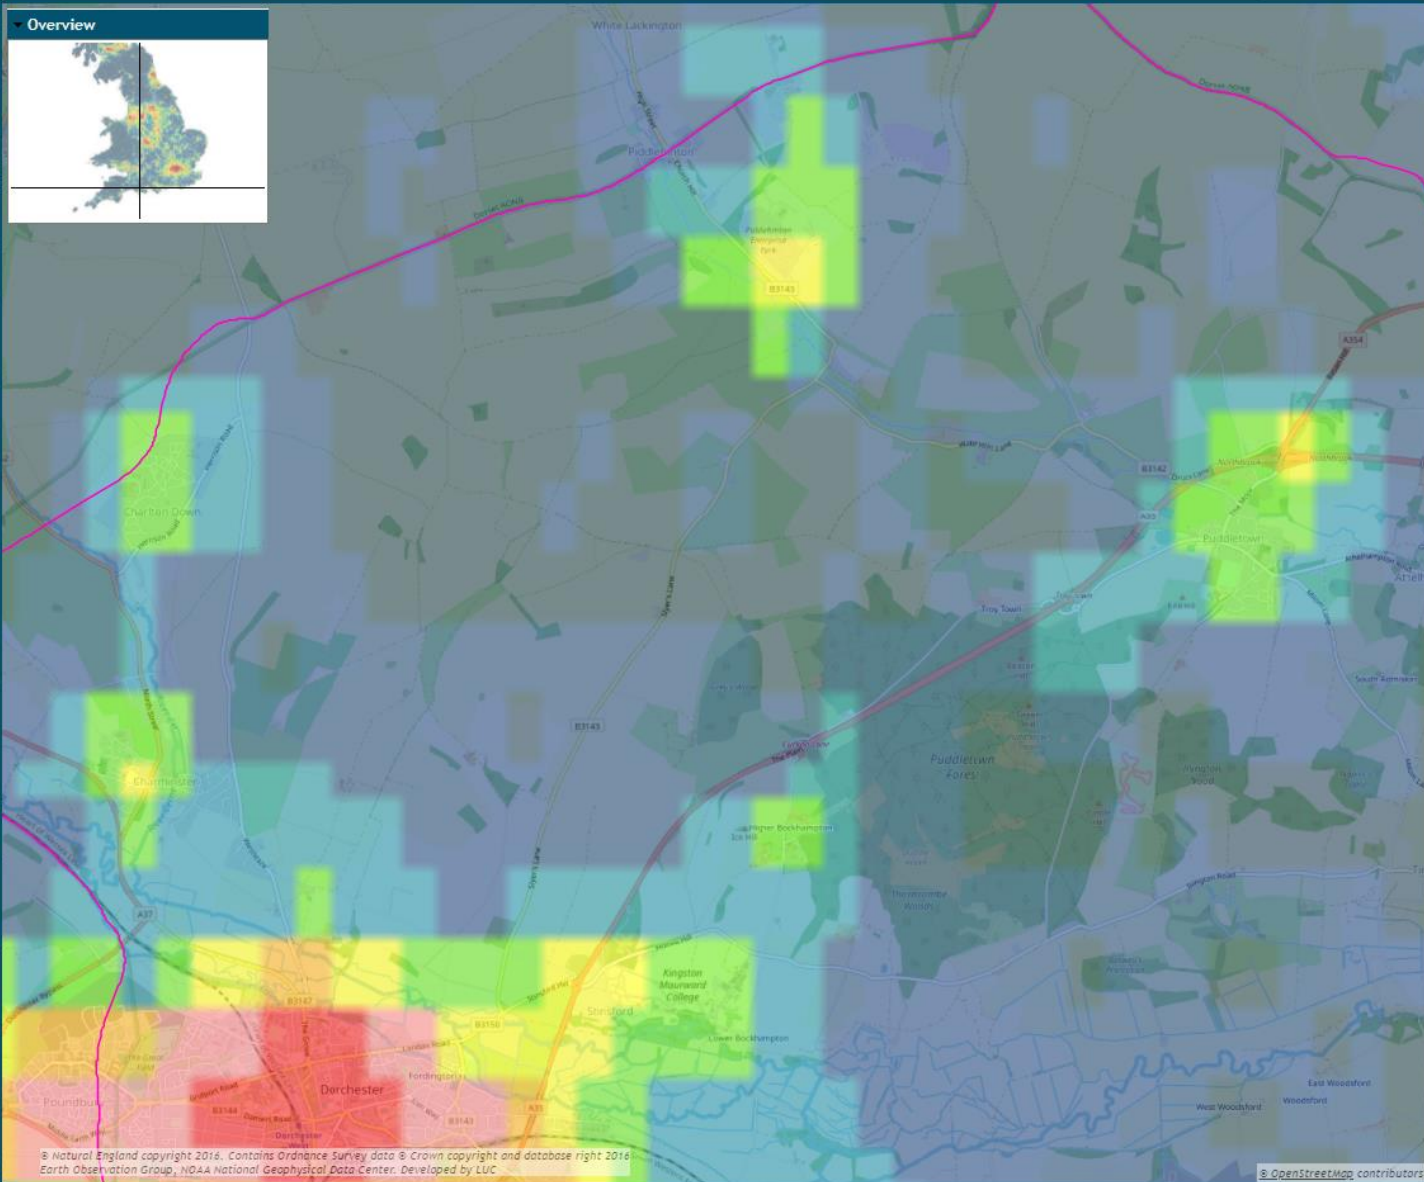

England's Light Pollution and Dark Skies

OpenStreetMap

Legend

- Areas of Outstanding Natural Beauty
- National Parks
- National Character Areas
- Districts
- Ceremonial Counties
- Regions
- Scotland and Wales Landscape Designations
- Night Lights
 - (NanoWatts / cm²/sr)
 - >32 (Brightest)
 - 16 - 32
 - 8 - 16
 - 4 - 8
 - 2 - 4 (Brighter)
 - 1 - 2
 - 0.5 - 1
 - 0.25 - 0.5
 - < 0.25 (Darkest)

Each pixel shows the level of radiance (night lights) shining up into the night sky. These have been categorised into colour bands to distinguish between different light levels. Please see the [REPORT](#) for more information on this.

- Search tools
- Detailed maps and statistics
- How to use the maps
- Credits